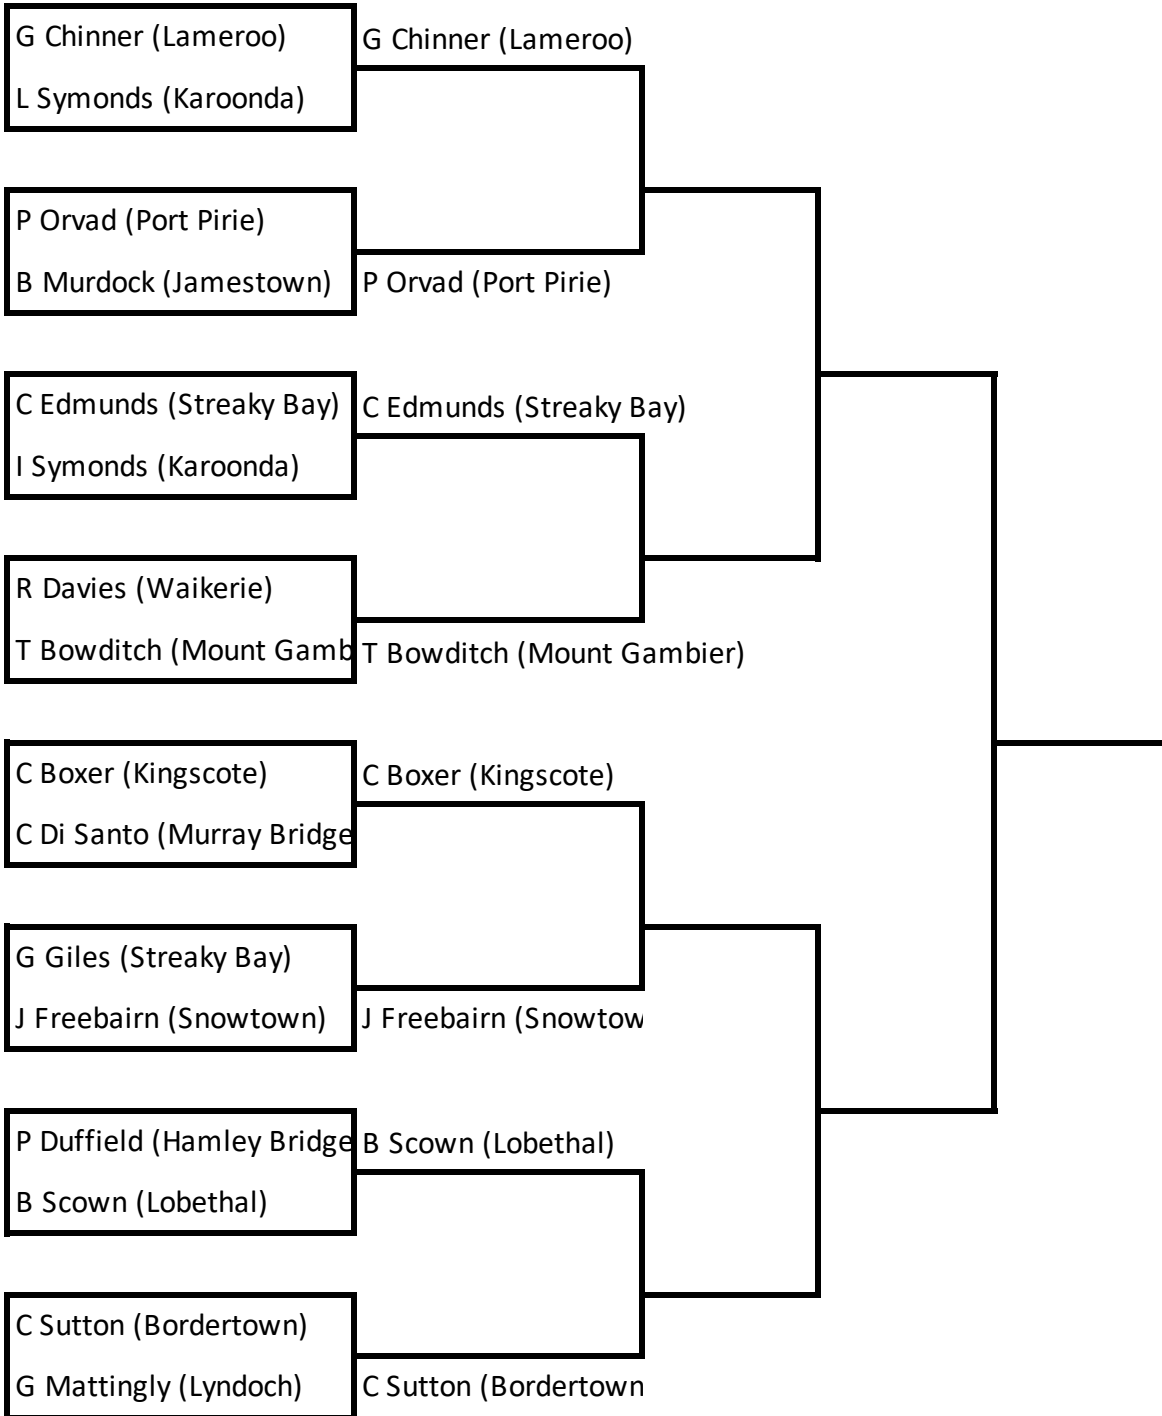

30WLS SA Men's Country Carnival Singles

VENUE: MODBURY
MANAGER: Jess Alvaro - 0409 711 476
FORMAT: 21 SHOTS UP

Last 128
Tuesday 2 February -
played at completion of
game 3

Last 64
Sunday 7 February @
9.30am

Last 32
Sunday 7
February
11:30am

Last 16
Sunday 7
February
1:30pm

Last 8
Sunday 7
February
3:30pm

Semi Final
Monday
February
9.30am